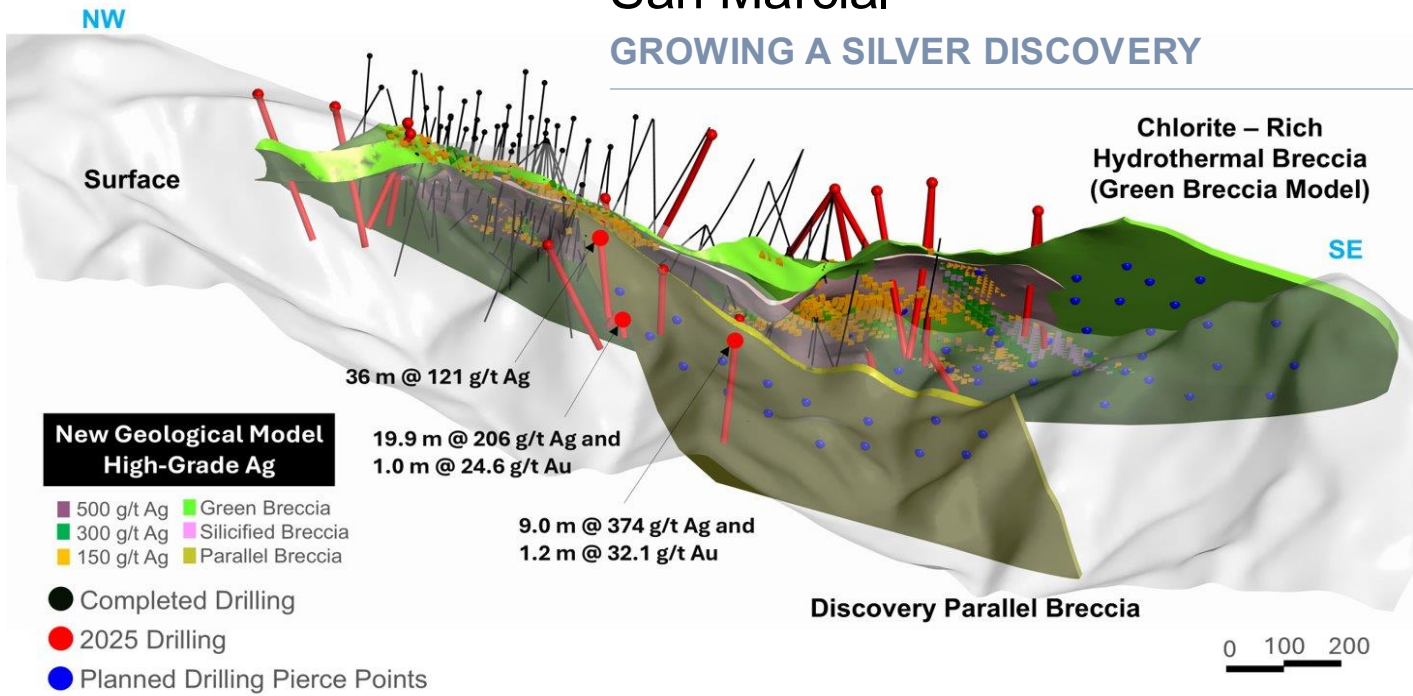

San Marcial

GROWING A SILVER DISCOVERY

CAPITALIZATION as at March 30th, 2026

Shares Outstanding	508M
Warrants (avg. weighted price C$0.25)	119M
Market Cap @ C$0.30	C$155M