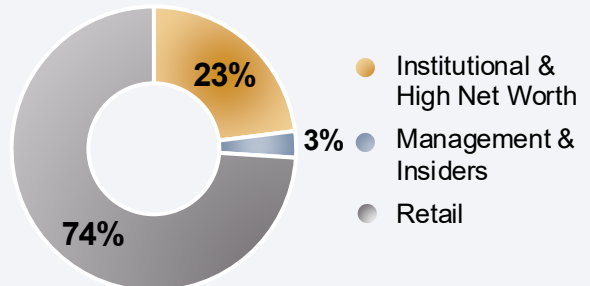

NON-DILUTED OWNERSHIP %

TMX TOP 10 TMX VOLUME TRADER
JUNE-NOVEMBER 2025

TOP 4 TMX VOLUME TRADER FEBRUARY 2026
(Amongst 658 Mid-Caps ranging $100m-$1B Market Cap)

AVERAGE DAILY LIQUIDITY
6.5M Shares

Board of Directors & Management with Blue Chip Expertise

Eric Zaunscherb, Chair
Trevor Woolfe
Larry Taddei
Jessica Van Den Akker
Brent McFarlane

Eric Zaunscherb,
Executive Chairman, Interim CEO
Robert Payment, CFO
Daniel Schieber,
VP Corporate Development
Cacho Molina, Country Manager
Luis Coto, VP Exploration

GR SILVER
MINING LTD

409 Granville Street, 15th Floor
Vancouver, BC V6C 1T2

CONTACT US

info@grsilvermining.com
+1 236 270 2057

in GR Silver Mining

f GR Silver Mining Ltd.

X @GRSilverMining