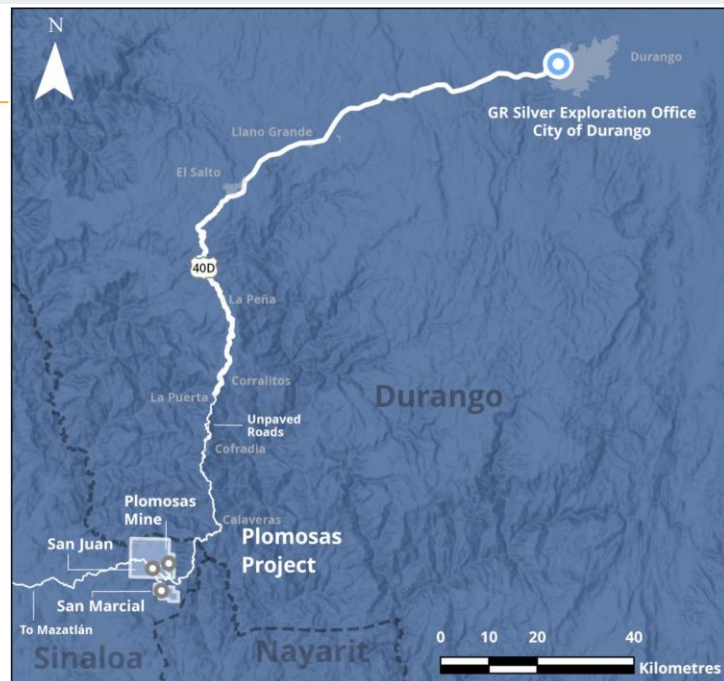

GRSL Transformation:

- **OUTLINED** 134M oz AgEq... and **GROWING**.
- **ONGOING 20,000m RESOURCE EXPANSION** with **STEP-OUT** drilling.
- **FULLY FUNDED** with CAD$28.8M to carry out transformational plan to become a **PRIMARY SILVER DEVELOPMENT** Company.
- **NEAR-TERM ECONOMICS & DEVELOPMENT** → PEA 2026.
- **100% OWNERSHIP** attained with no debt or payments outstanding.